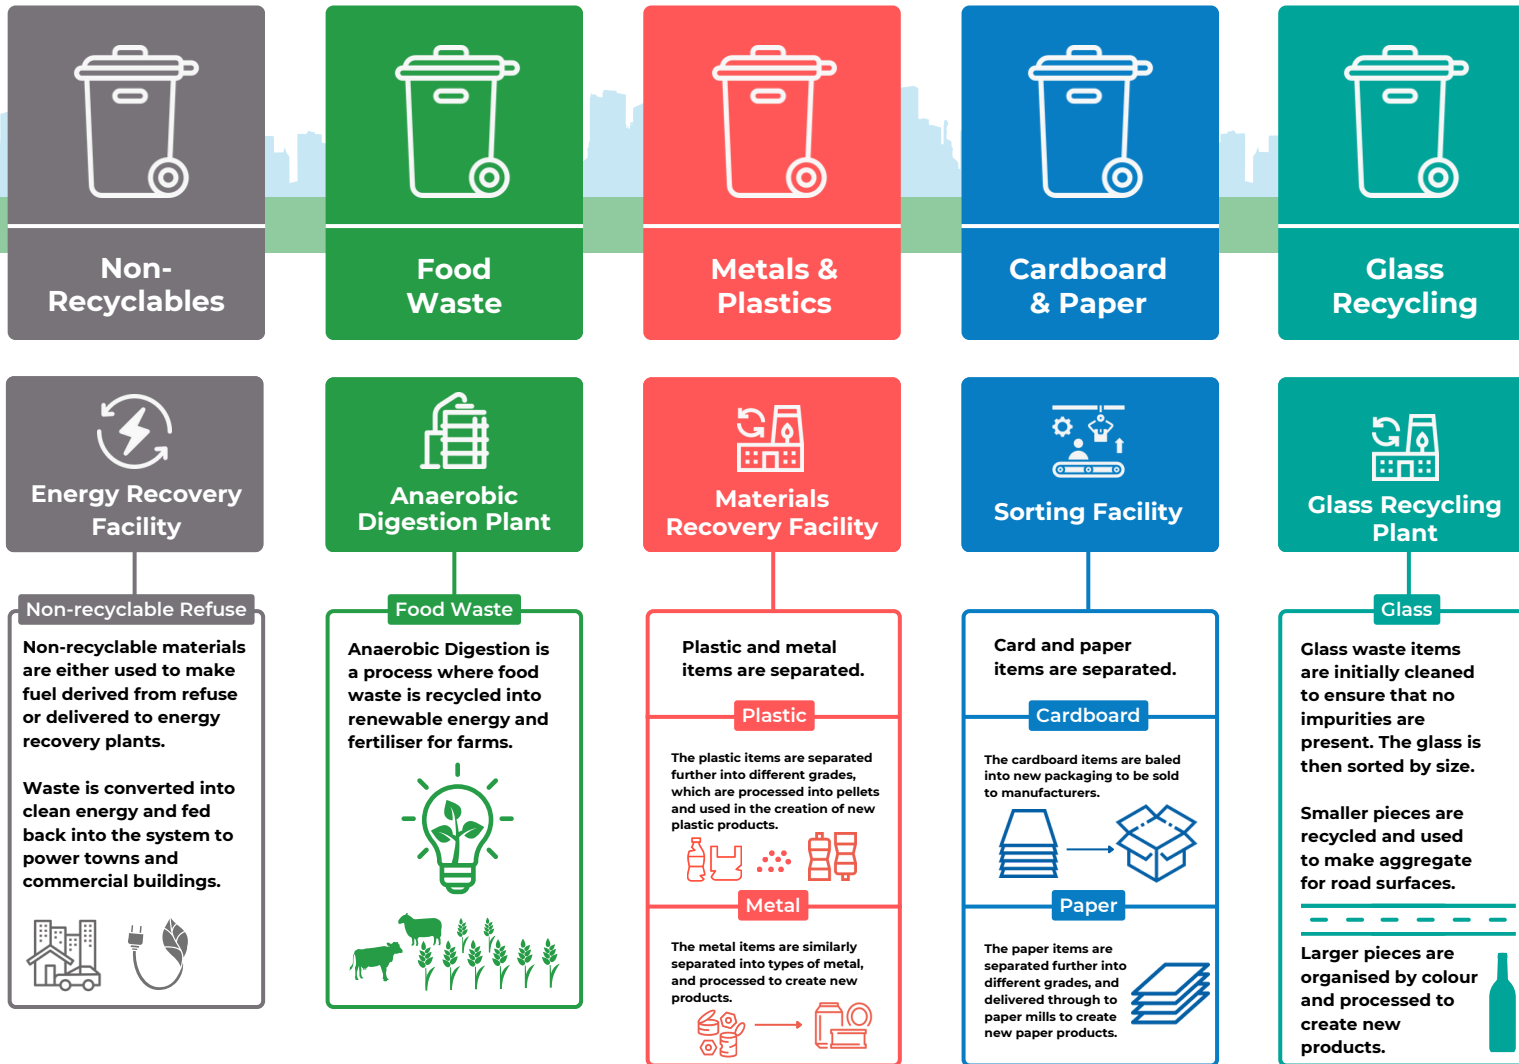

What Happens To Your Waste & Recycling?

T: 0300 303 4856
 E: info@gwrecycling.co.uk
 W: greatwesternrecycling.co.uk

Helping Businesses
 Achieve Zero-to-Landfill